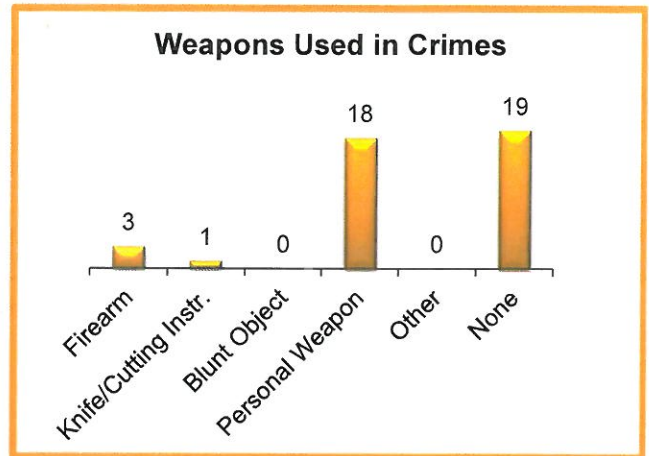

2013 Washington NIBRS Submission Agencies

SNOQUALMIE PD

Continued

2013 Group B Arrests

Offense	Adult	Juvenile
Bad Checks	1	0
Curfew/Vagrancy	0	0
Disorderly Conduct	1	0
DUI	46	1
Family Offenses	0	0
Liquor Law Violations	3	0
Peeping Tom	0	0
Trespass	4	0
All Other Offenses	25	0
Total	80	1

2013 Property Values by Type

Type	Value
Seized	$478
Burned	$0
Counterfeited/Forged	$80
Destroyed/Damaged	$34,287
Recovered	$52,502
Stolen	$229,516
Total	$316,863