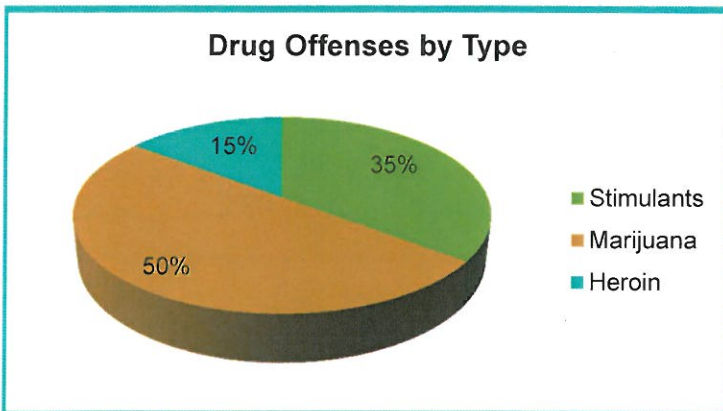

2013 Washington NIBRS Submission Agencies

SNOQUALMIE PD

Continued

2013 Group B Arrests

Offense	Adult	Juvenile
Bad Checks	1	0
Curfew/Vagrancy	0	0
Disorderly Conduct	1	0
DUI	46	1
Family Offenses	0	0
Liquor Law Violations	3	0
Peeping Tom	0	0
Trespass	4	0
All Other Offenses	25	0
Total	80	1

2013 Property Values by Type

Type	Value
Seized	$478
Burned	$0
Counterfeited/Forged	$80
Destroyed/Damaged	$34,287
Recovered	$52,502
Stolen	$229,516
Total	$316,863