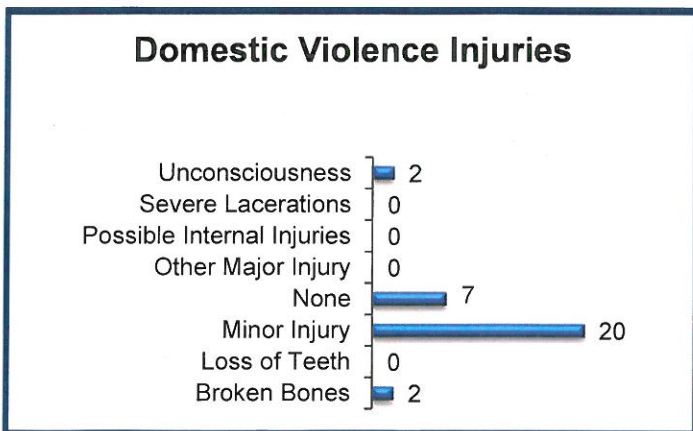

2013 Washington NIBRS Submission Agencies

SNOQUALMIE PD

Continued

2013 Group B Arrests

Offense	Adult	Juvenile
Bad Checks	1	0
Curfew/Vagrancy	0	0
Disorderly Conduct	1	0
DUI	46	1
Family Offenses	0	0
Liquor Law Violations	3	0
Peeping Tom	0	0
Trespass	4	0
All Other Offenses	25	0
Total	80	1

2013 Property Values by Type

Type	Value
Seized	$478
Burned	$0
Counterfeited/Forged	$80
Destroyed/Damaged	$34,287
Recovered	$52,502
Stolen	$229,516
Total	$316,863